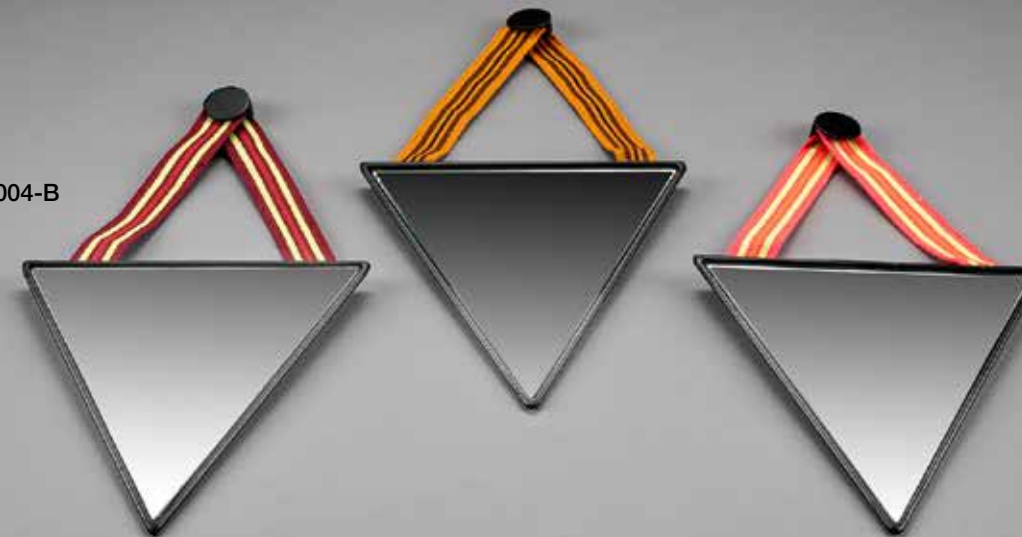

ESPEJO TRIANGULAR CON GAZA

OFICIO: TRABAJO EN METAL Y TEJEDURÍA

MATERIA PRIMA: METAL E HILO

DIMENSIONES: 25 cm x 45 cm

ARTESANO: IWOUYA

DISEÑO: ARTESANÍAS DE COLOMBIA

CRAFT: METAL WORK AND WEAVING

MATERIAL: METAL AND THREAD

DIMENSIONS: 10" x 19"

ARTISAN: IWOUYA

DESIGN: ARTESANÍAS DE COLOMBIA

BOGOTÁ Y LA GUAJIRA

17-02-004-B