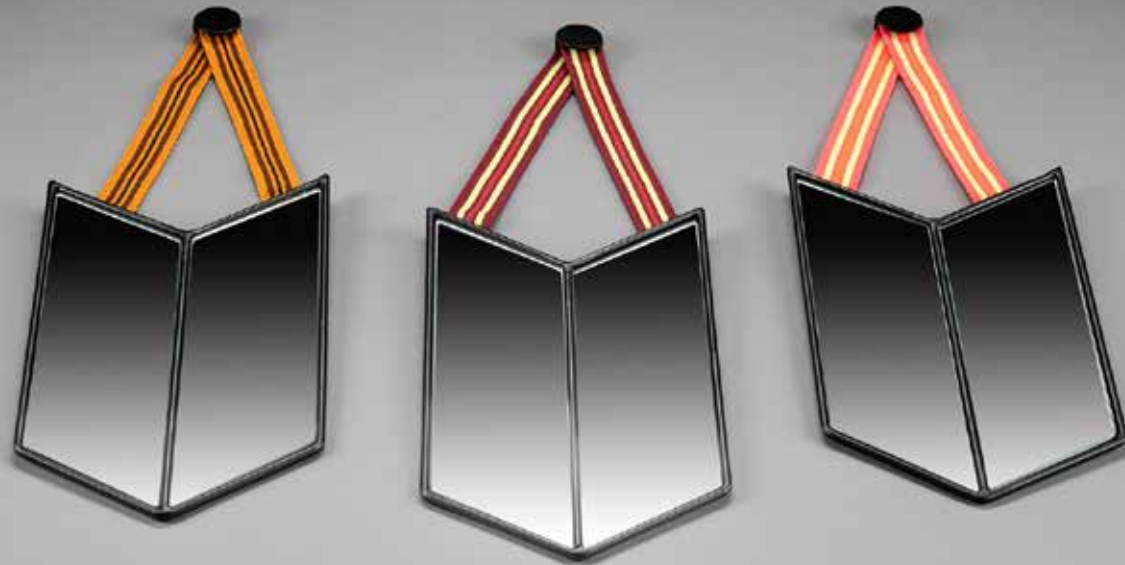

ESPEJO RECTANGULAR CON GAZA

OFICIO: TRABAJO EN METAL Y TEJEDURÍA

MATERIA PRIMA: METAL E HILO

DIMENSIONES: 20 cm x 60 cm

ARTESANO: IWOUYA

DISEÑO: ARTESANÍAS DE COLOMBIA

CRAFT: METAL WORK AND WEAVING

MATERIAL: METAL AND THREAD

DIMENSIONS: 9" x 28"

ARTISAN: IWOUYA

DESIGN: ARTESANÍAS DE COLOMBIA

BOGOTÁ Y LA GUAJIRA

17-02-004-F