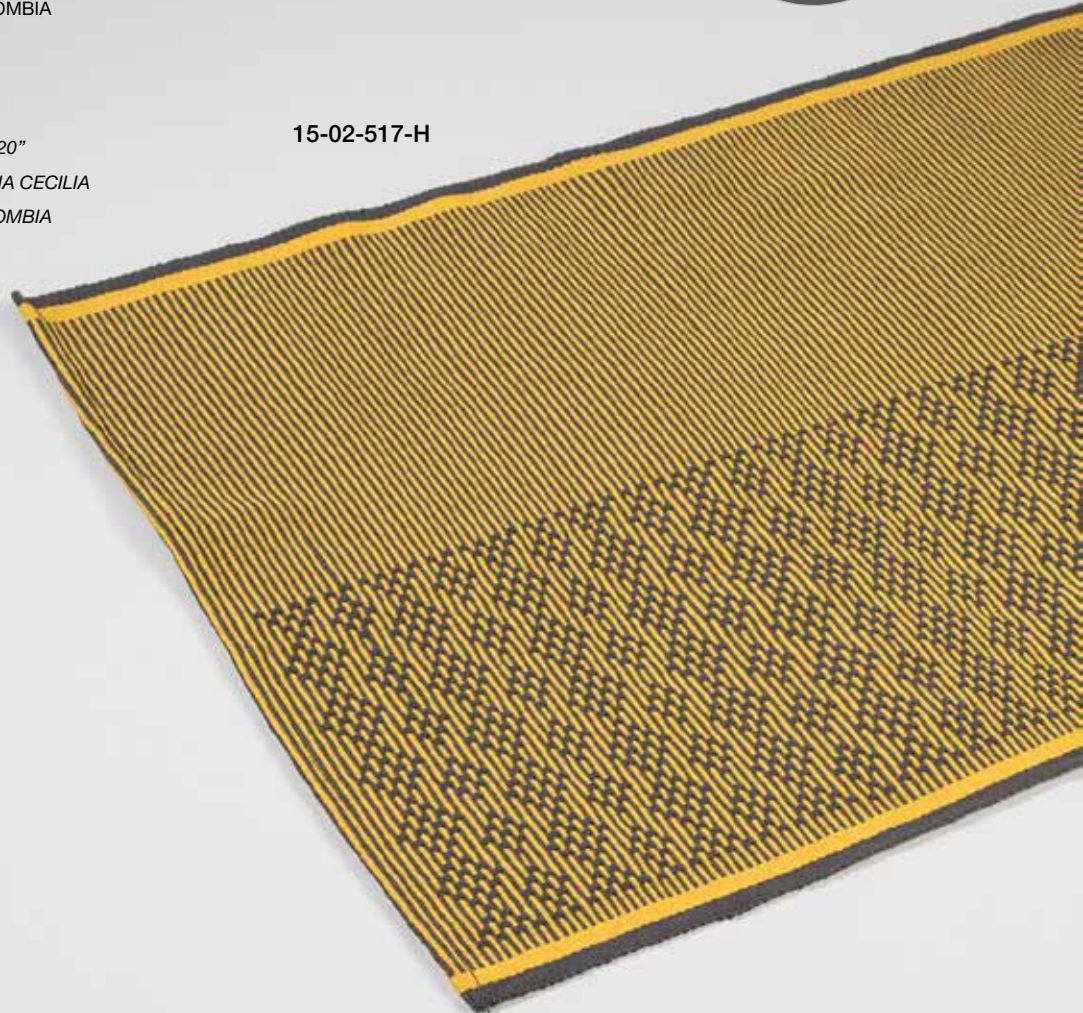

CRAFT: LOOM WEAVING

MATERIAL: COTTON THREAD

DIMENSIONS: 88" x 20" / 64" x 20"

ARTISAN: ARTESANÍAS CLAUDIA CECILIA

DESIGN: ARTESANÍAS DE COLOMBIA

SAN JACINTO, BOLÍVAR

15-02-517-H

CAMINO DE MESA