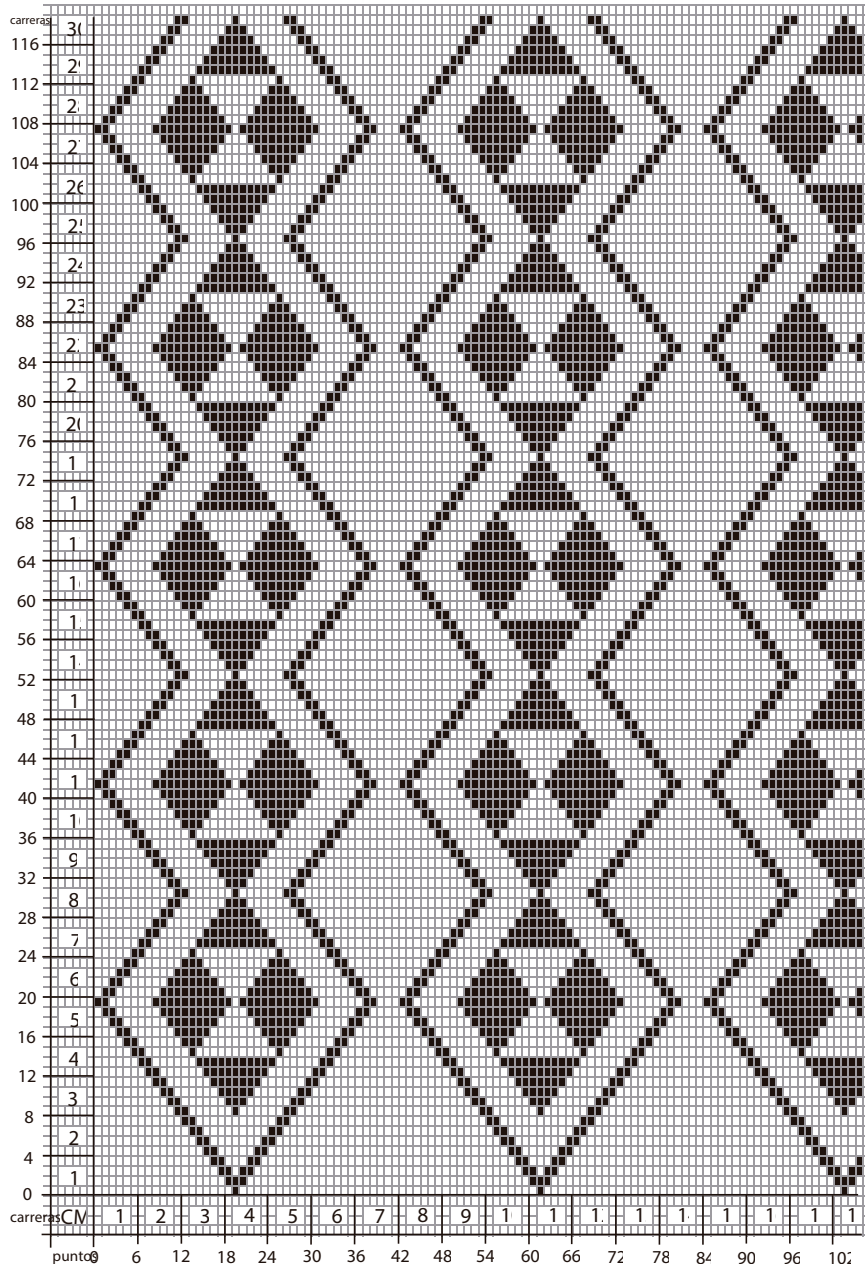

Artesano:

Cell:

Producto:

Dimensiones:

Cantidad:

¿Se entregó material?: SI ☐ NO ☐

Tejido:

Costo: Fecha de entrega:

artesañas de colombia

PULIKEERÜYAA: "Como la vulva de la burra"

Color

Fondo

Diseño

Gasa