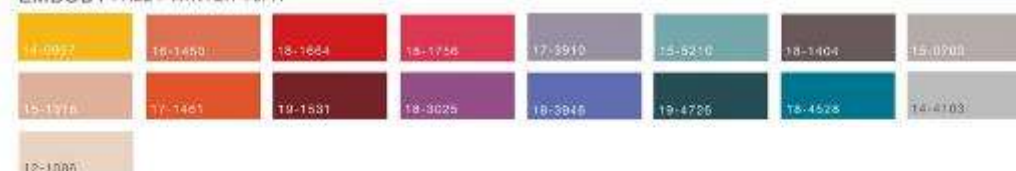

EMBODY FALL / WINTER 16/17